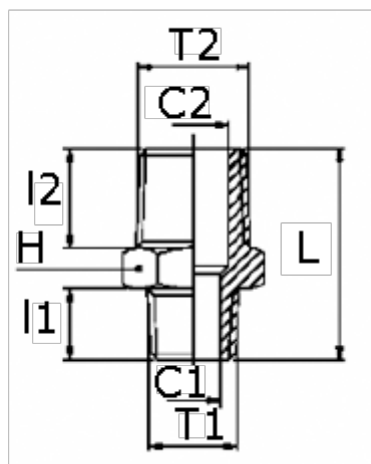

Article number: 589112TR3812

Description: Nipple 112TR
Reduction, R3/8" - R1/2"

Measures

C1 = 11.0

C2 = 15.0

H = 22

L = 28.5

I1 = 10.5

I2 = 12.5

T = 3/8"

T2 = 1/2"